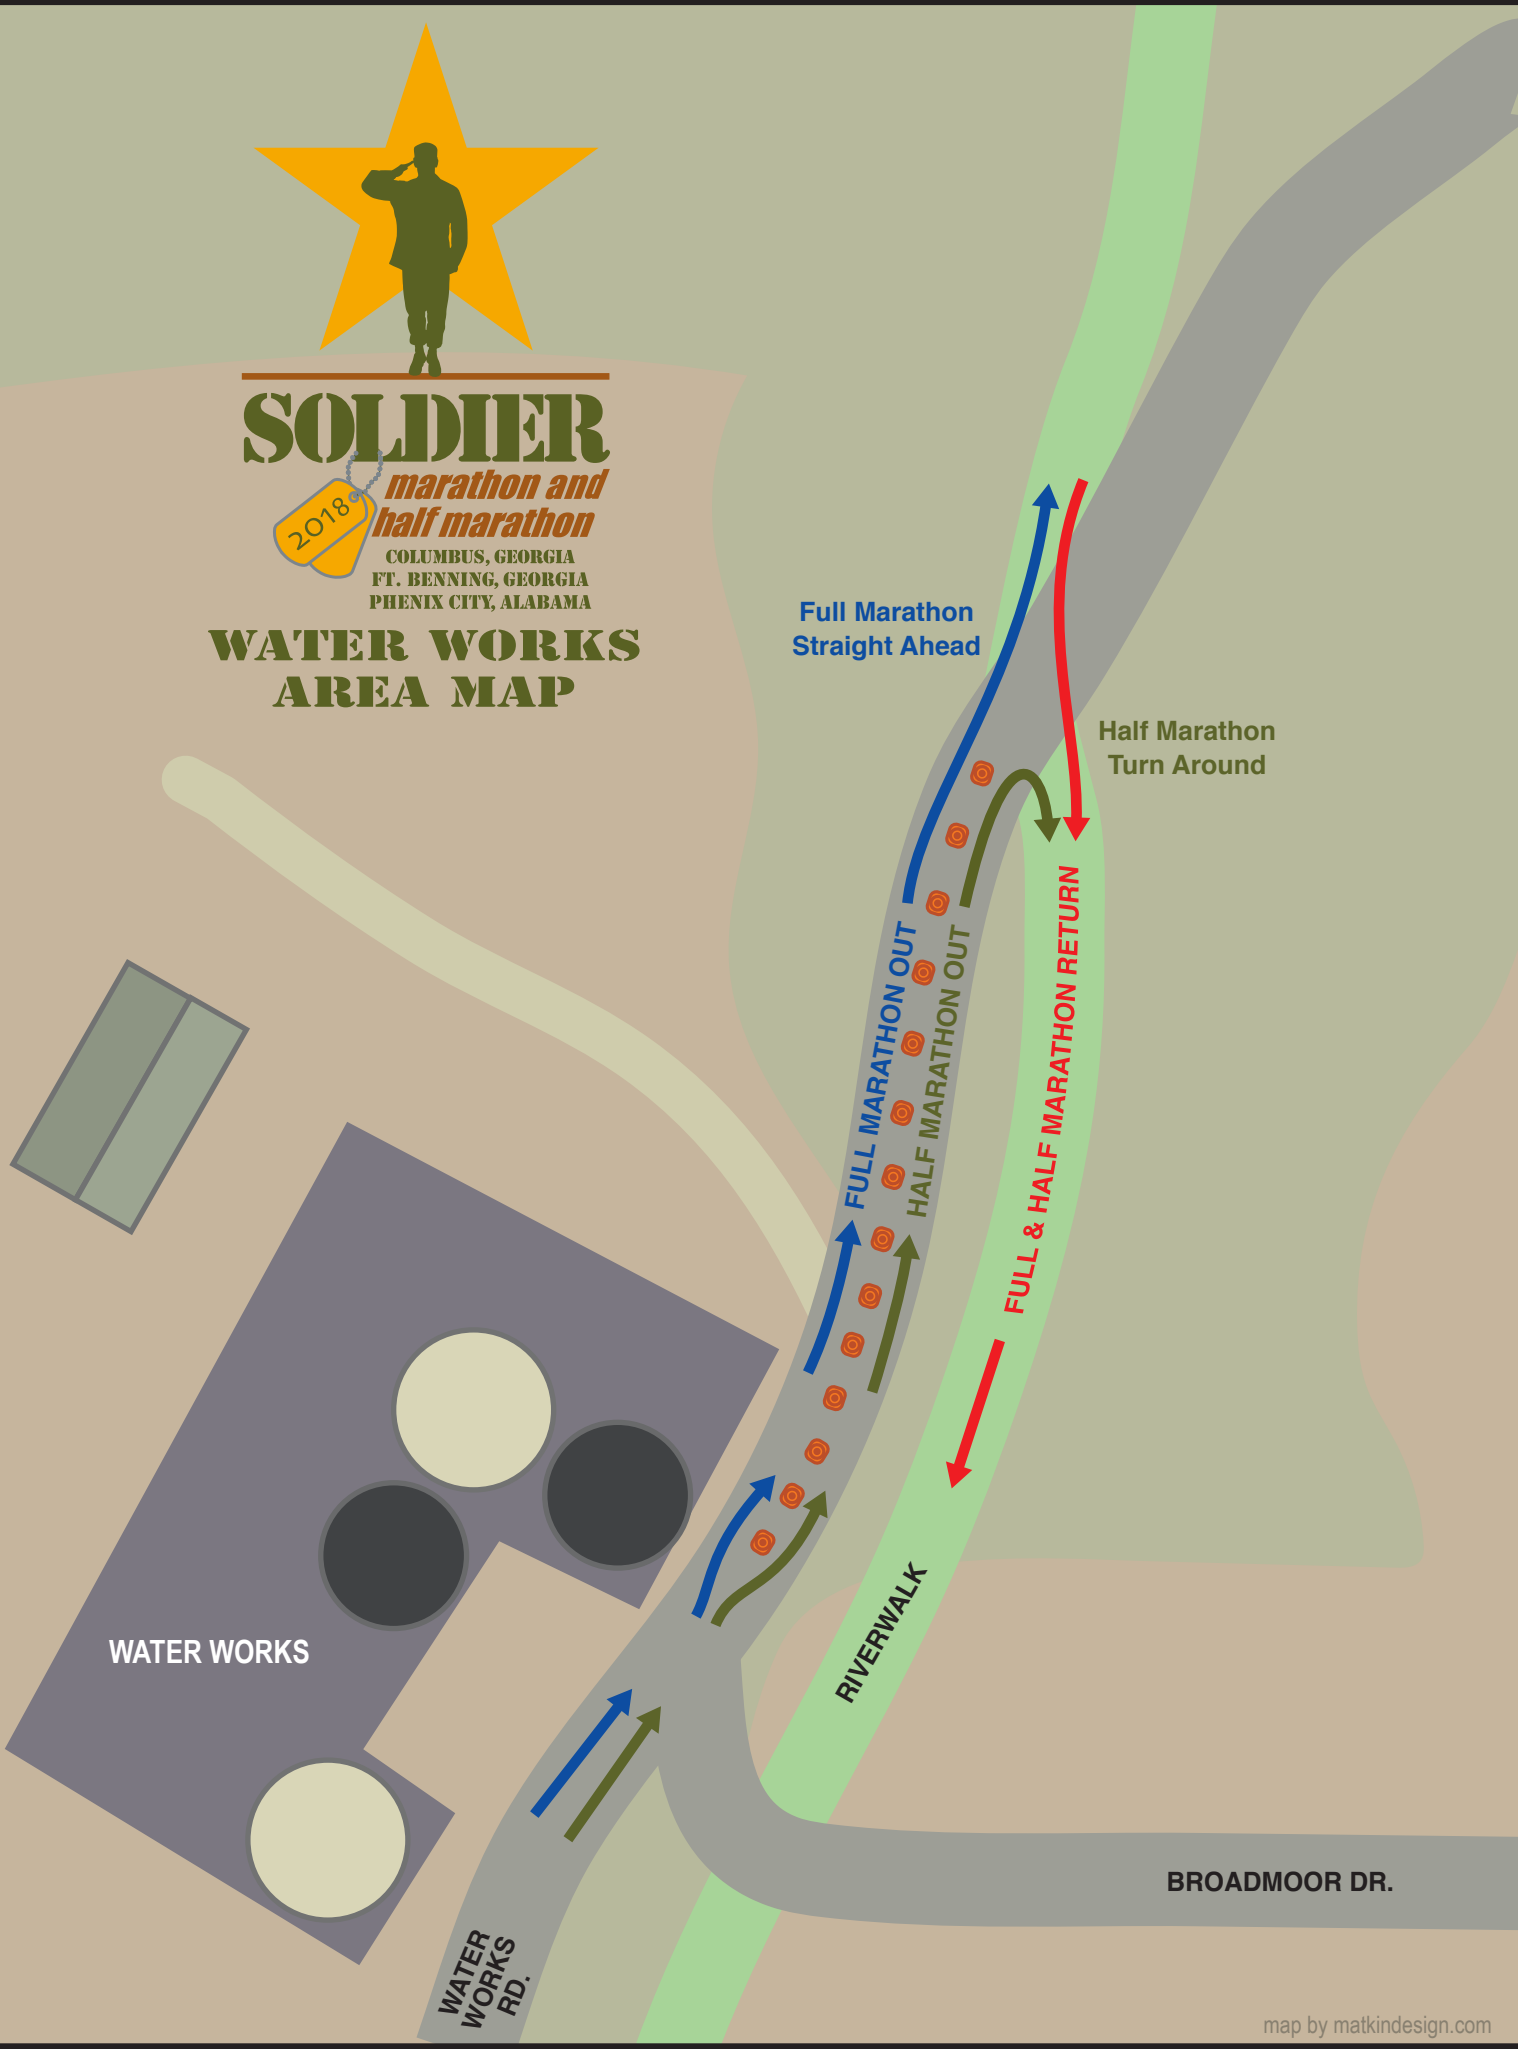

SOLDIER

2018
marathon and
half marathon

COLUMBUS, GEORGIA
FT. BENNING, GEORGIA
PHENIX CITY, ALABAMA

WATER WORKS AREA MAP

Full Marathon
Straight Ahead

Half Marathon
Turn Around

FULL MARATHON OUT
HALF MARATHON OUT

FULL & HALF MARATHON RETURN

RIVERWALK

WATER WORKS

WATER WORKS
RD.

BROADMOOR DR.