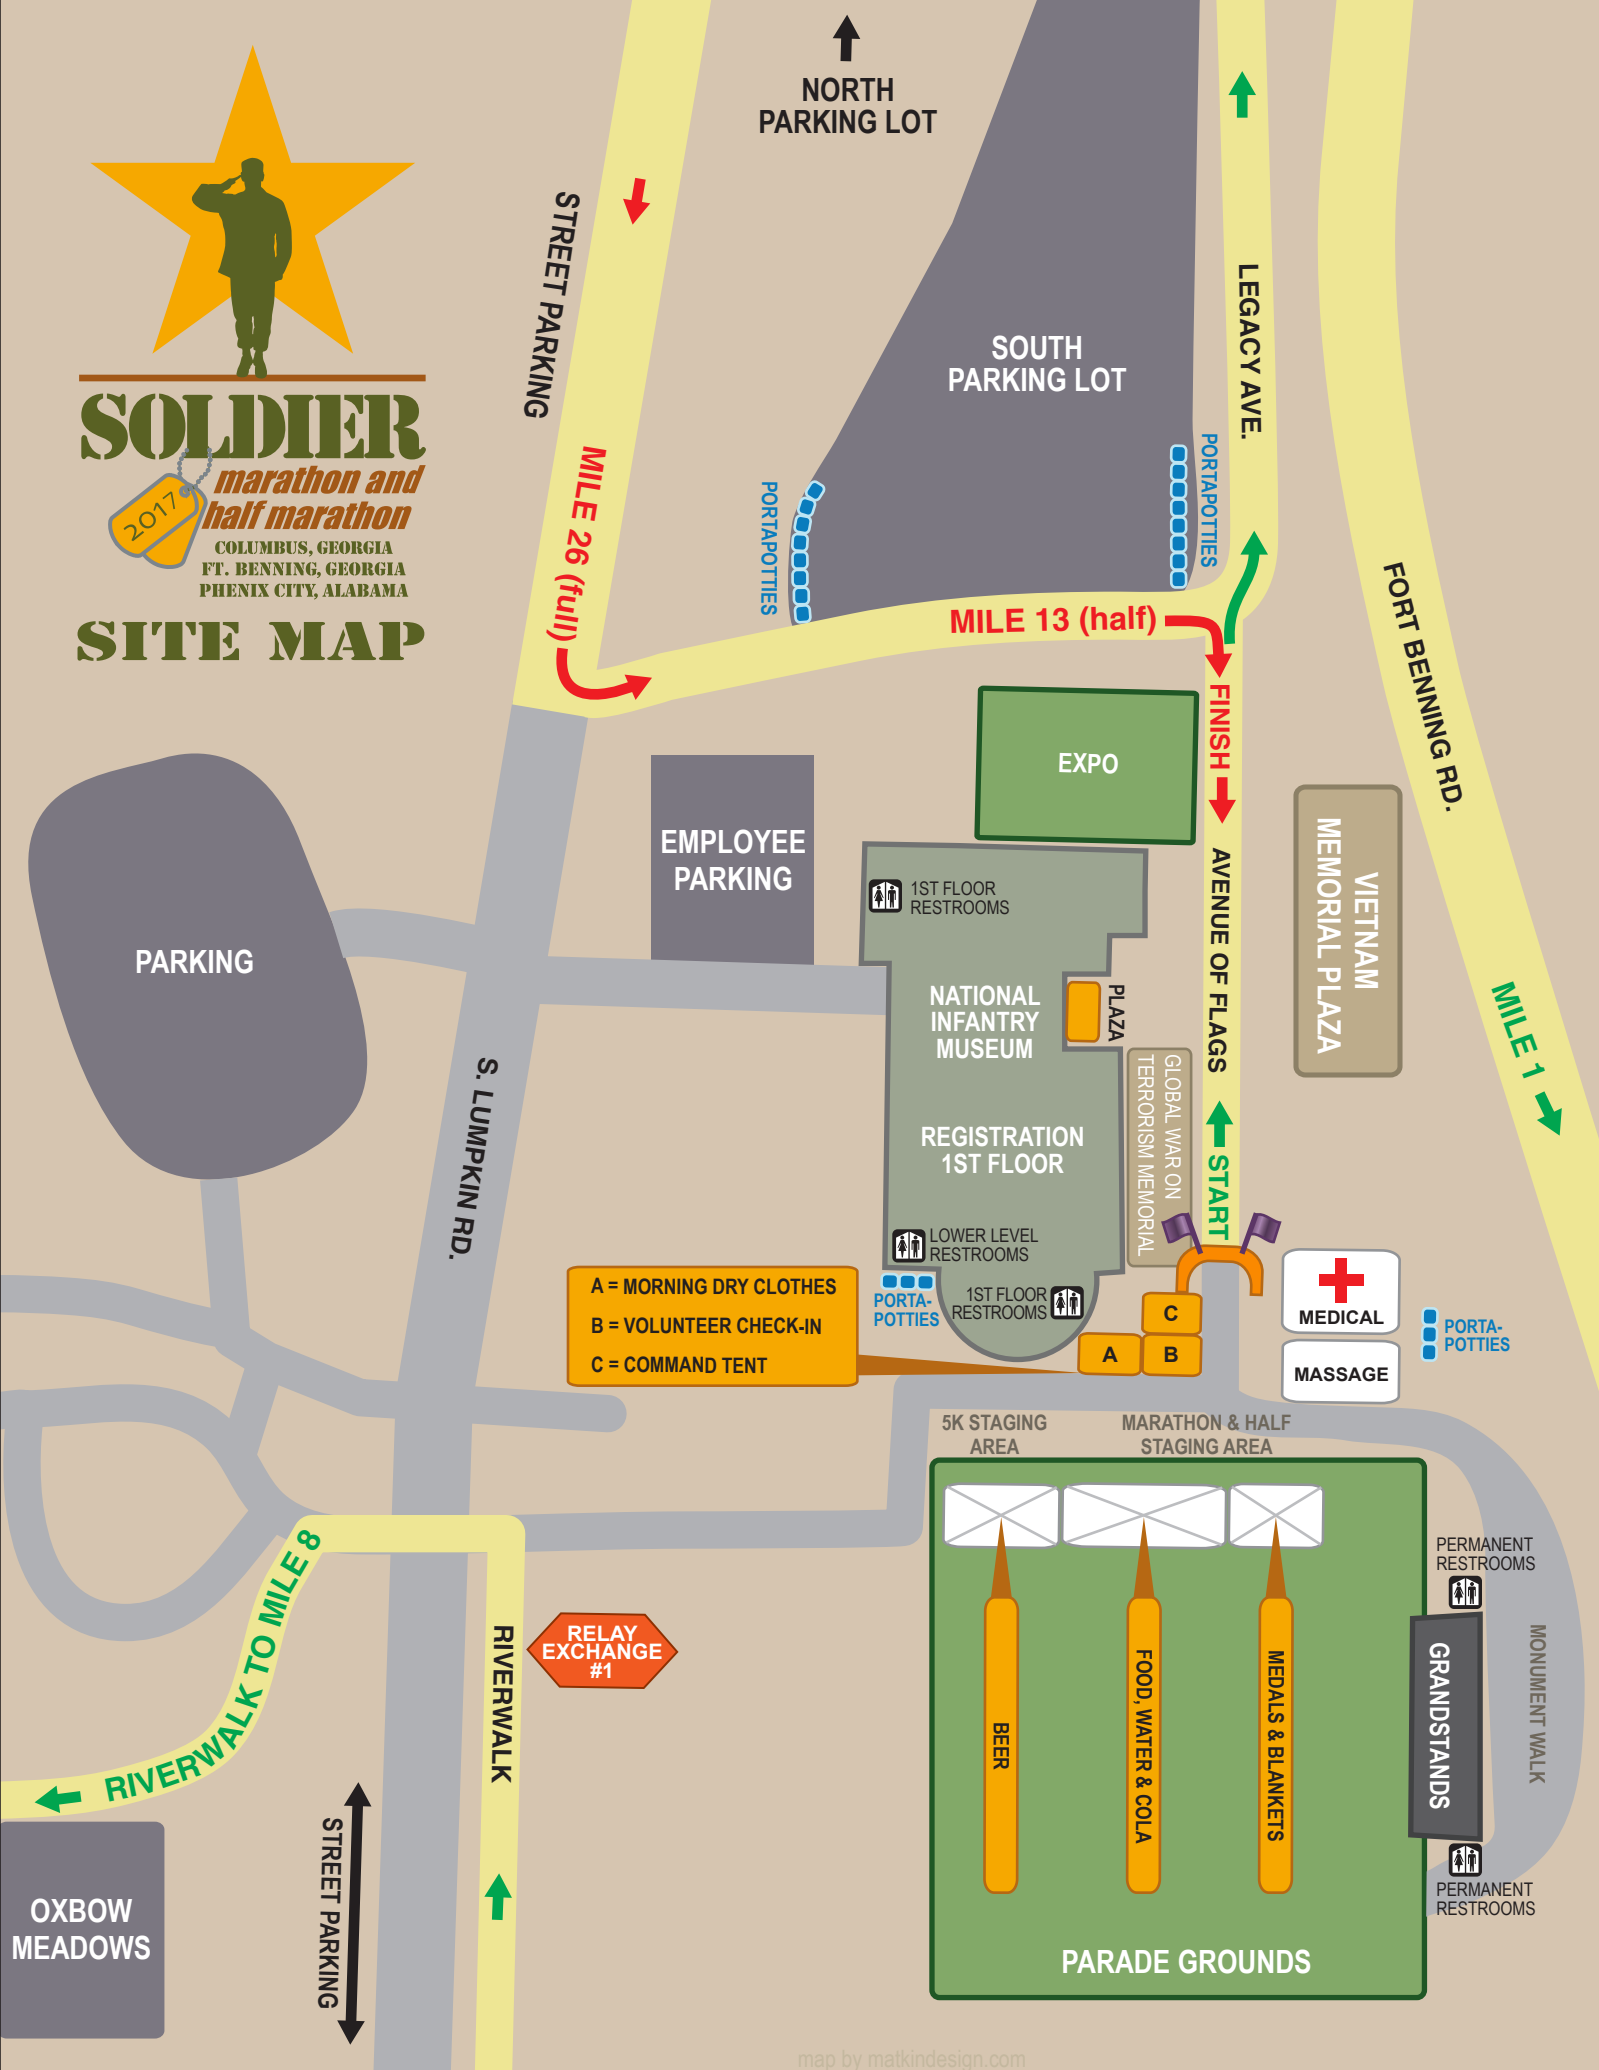

# SOLDIER

marathon and  
half marathon

COLUMBUS, GEORGIA  
FT. BENNING, GEORGIA  
PHENIX CITY, ALABAMA

## SITE MAP

- A = MORNING DRY CLOTHES
- B = VOLUNTEER CHECK-IN
- C = COMMAND TENT