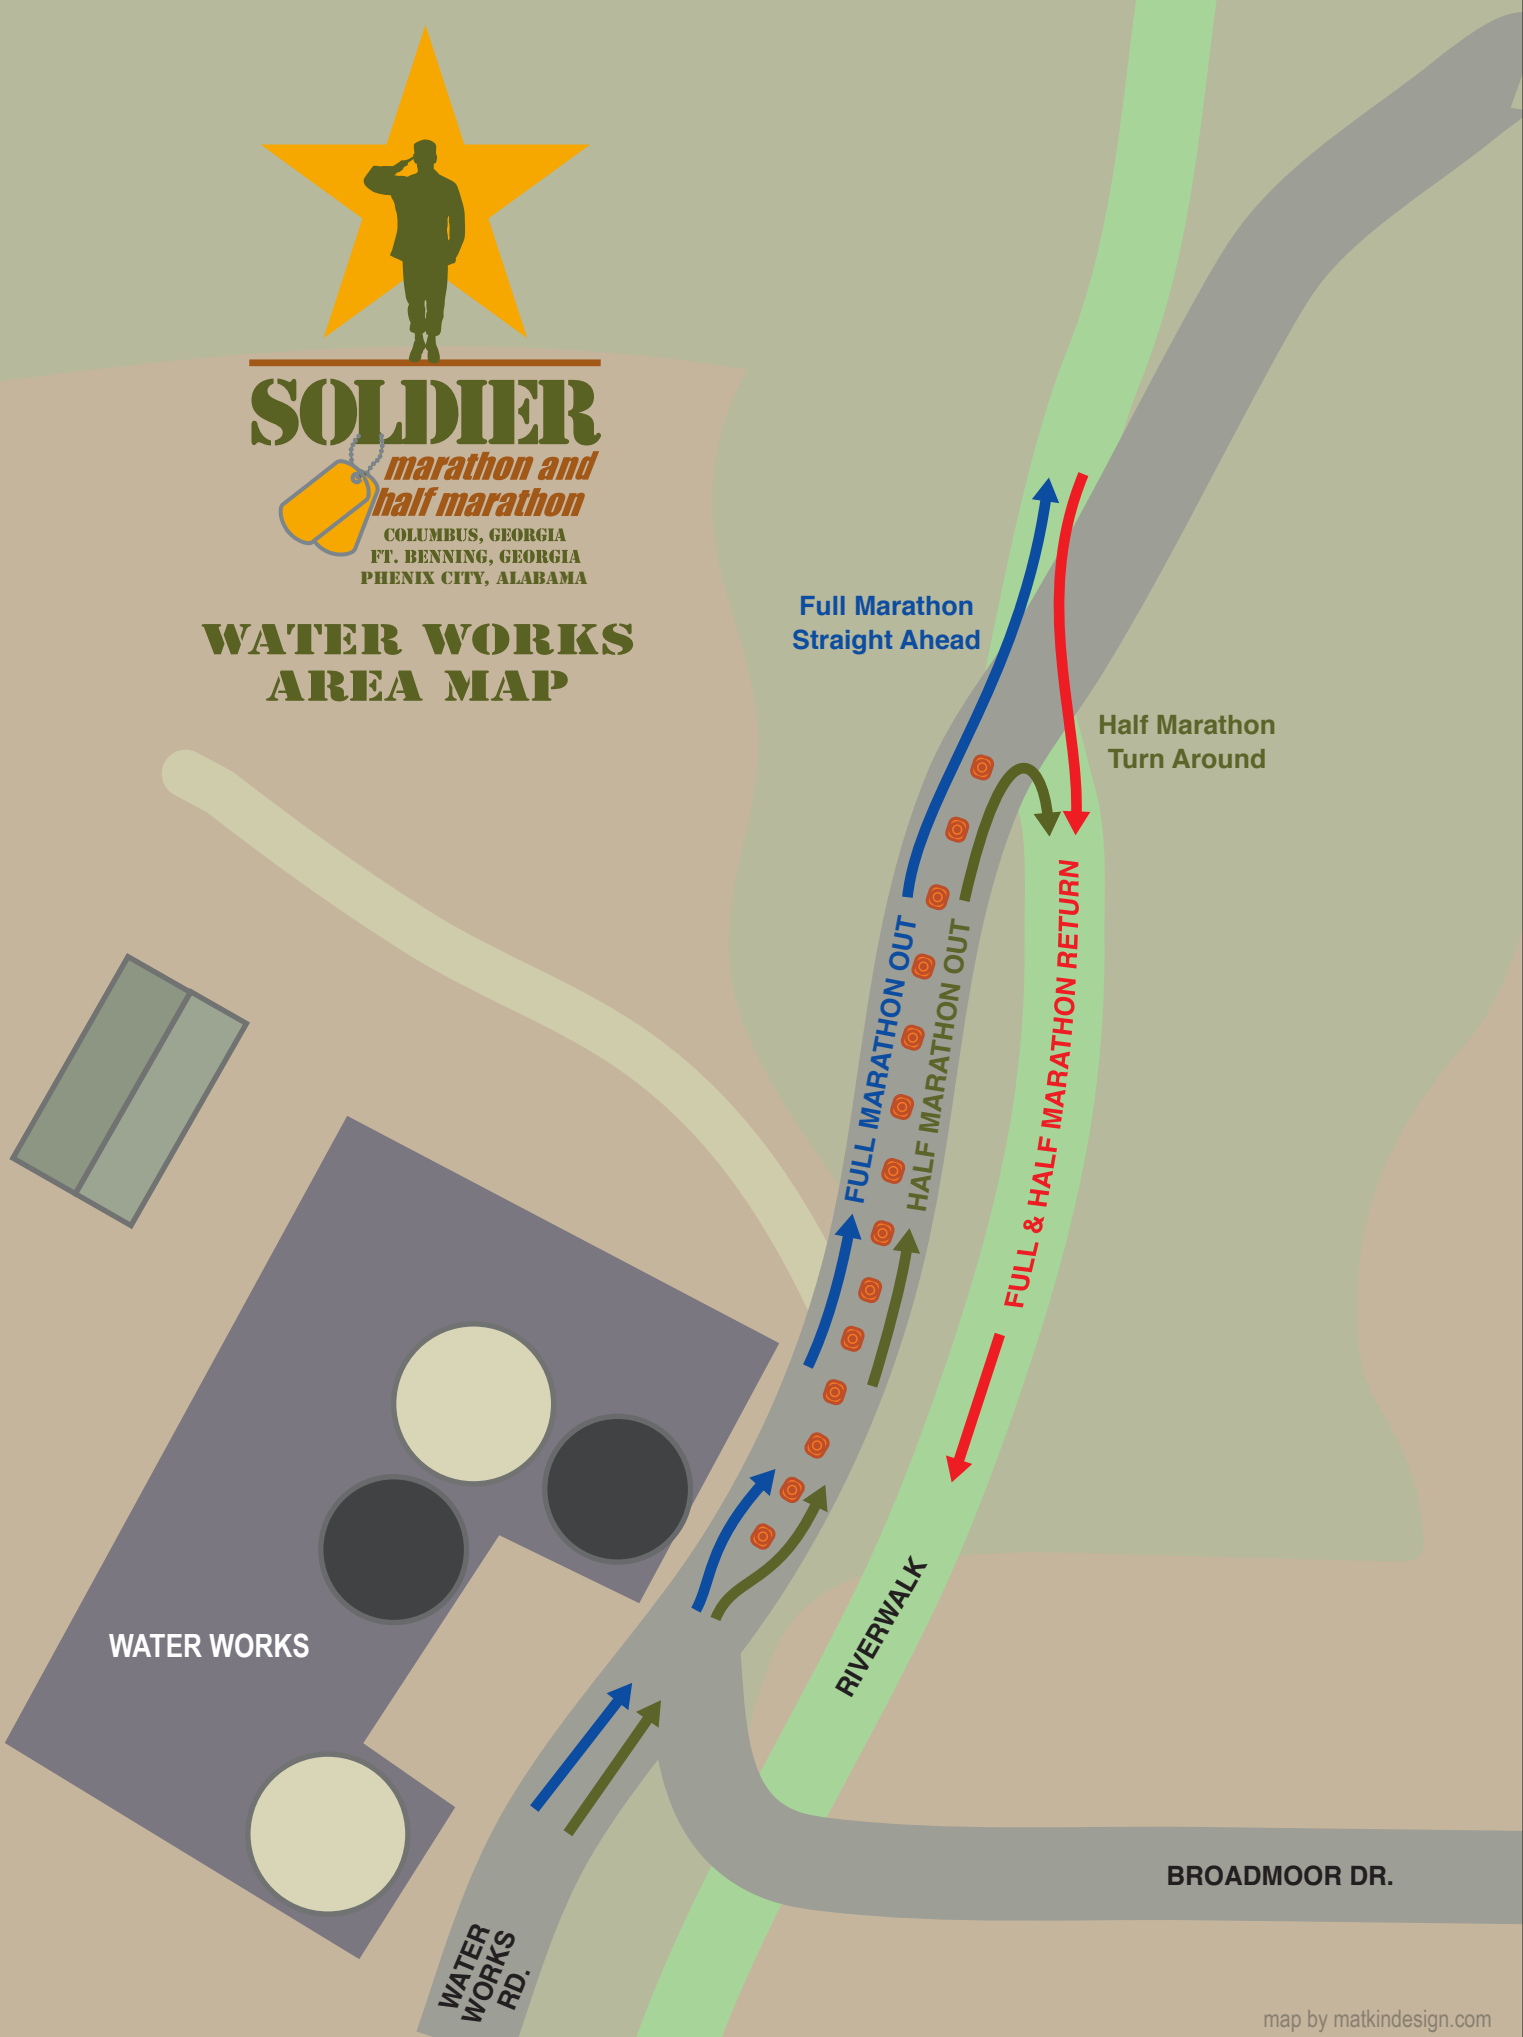

SOLDIER

*marathon and
half marathon*

COLUMBUS, GEORGIA
FT. BENNING, GEORGIA
PHENIX CITY, ALABAMA

WATER WORKS AREA MAP

Full Marathon
Straight Ahead

Half Marathon
Turn Around

FULL MARATHON OUT
HALF MARATHON OUT

FULL & HALF MARATHON RETURN

WATER WORKS

RIVERWALK

WATER
WORKS
RD.

BROADMOOR DR.